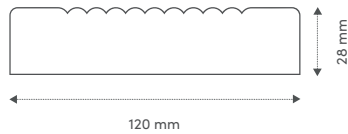

Kebony Character Terrassebord  
28x120mm #1127

Kebony Character Bryggedekke  
34x145mm #1171

Kebony Character Terrassebord rillet  
28x120mm #2485

SE ALLE  
PRODUKTENE  
HER