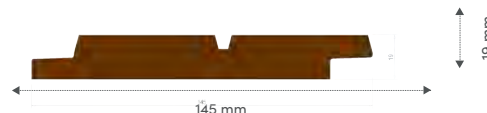

Kebony Clear D-fals 75° m/1 spor

19x145mm #2863